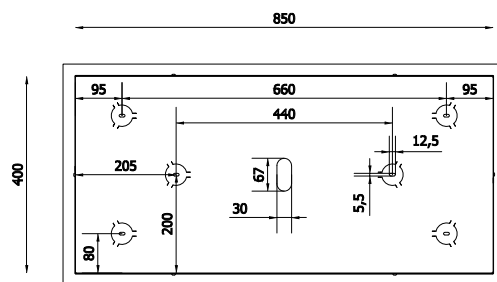

## TECHNICAL SHEET

BB01-R-90-07 WHITE

Mounting: a soffitto / ceiling

Environment: Indoor - IP20

Materials: Metallo / Metal

Information: Round plate with max 7 fittings

Lighting Control: dimmable 0-10V

BB01-R-90-07

PIASTRA ESTERNA / EXTERNAL PLATE

PIASTRA INTERNA / INTERNAL PLATE