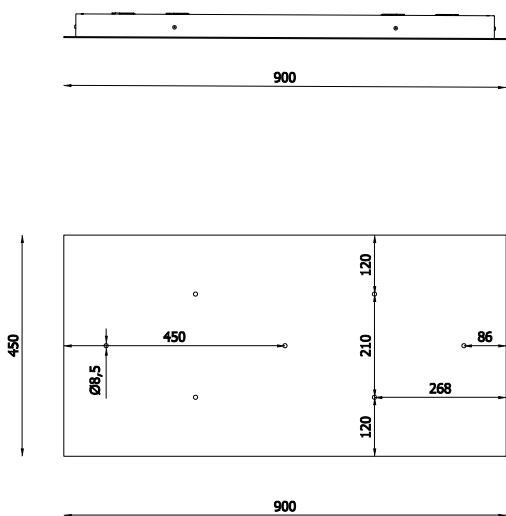

## TECHNICAL SHEET

BB01-R-90-07 WHITE

Mounting: a soffitto / ceiling

Environment: Indoor - IP20

Materials: Metallo / Metal

Information: Round plate with max 7 fittings

Lighting Control: dimmable 0-10V

BB01-R-90-07

PIASTRA ESTERNA / EXTERNAL PLATE

PIASTRA INTERNA / INTERNAL PLATE